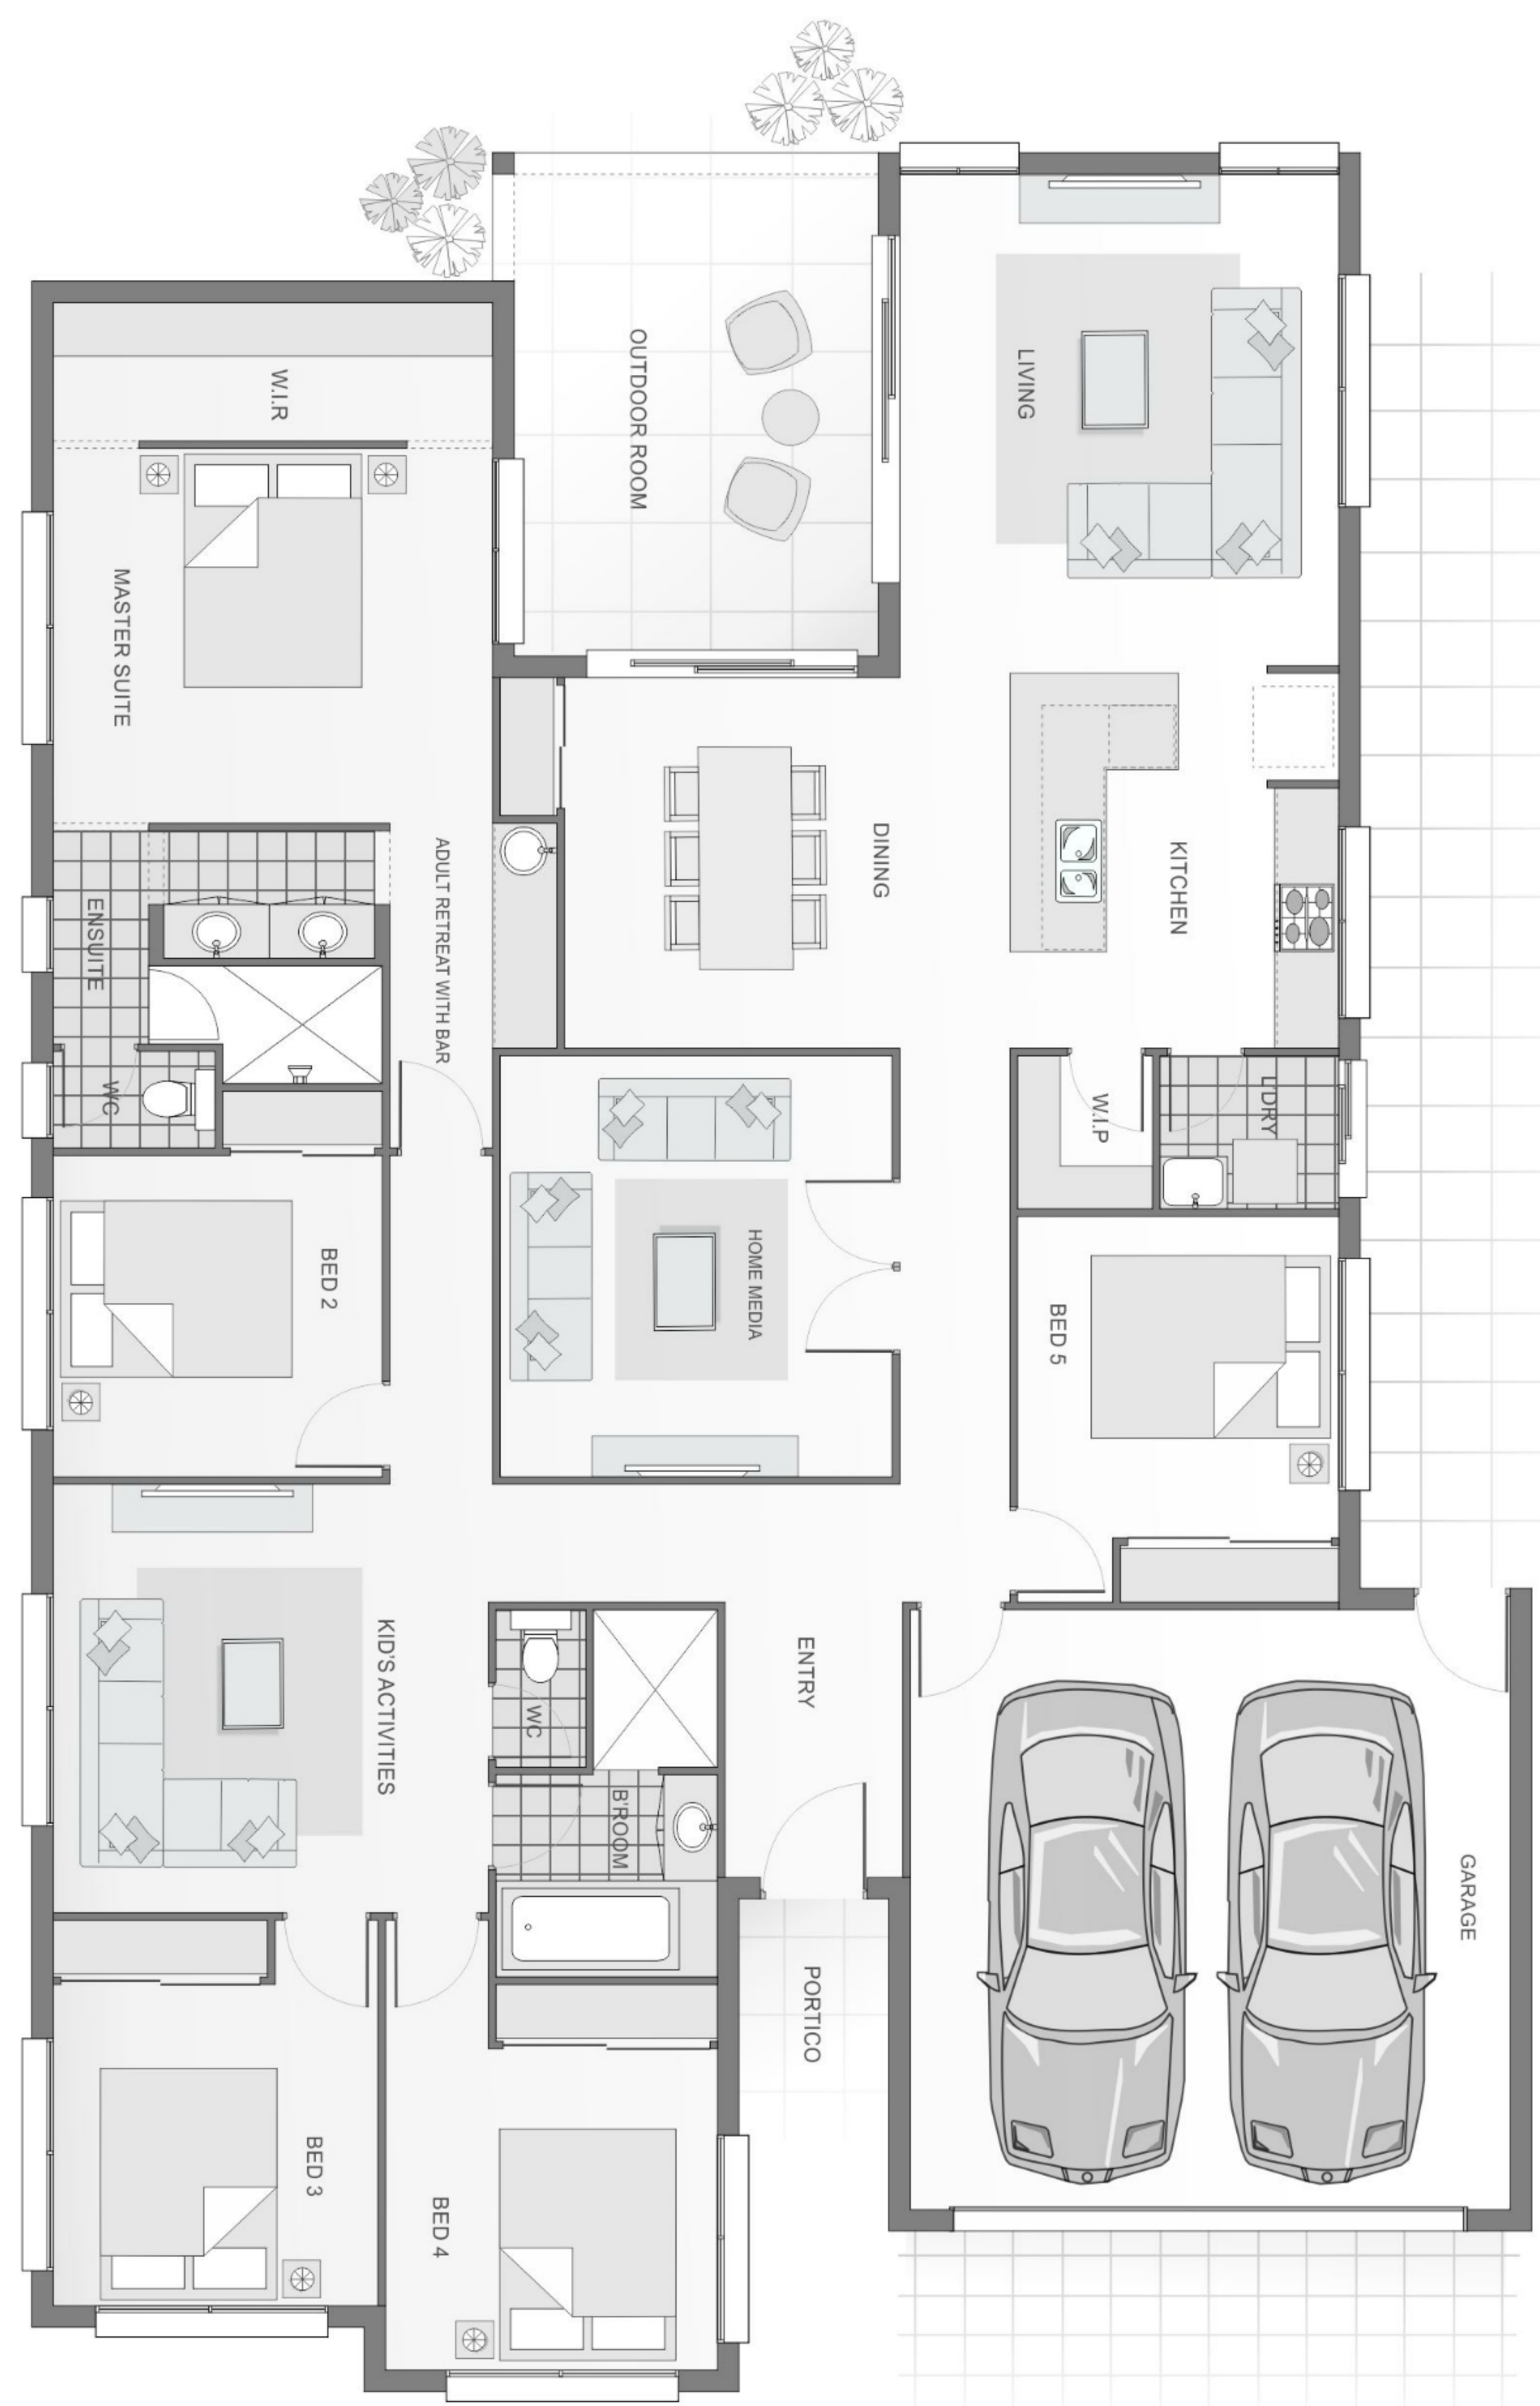

The Embassy

- The Embassy is a well zoned 5 bedroom design offering everything a growing family needs.
- Open plan living areas flow between kitchen, living, dining, and outdoor areas.
- Centrally located theatre room offers a private escape.
- The master bedroom is an ideal parents retreat with ensuite, wet bar, and elegant walk-around-closet.
- Ideal for children, three bedrooms grouped together around a bathroom and rumpus room with additional bedroom to the side perfect for guest room or older teenager.

All Ellis Developments homes feature:

- 2.7 ceilings
- 40mm stone breakfast bar bench tops
- Two types of termite protection
- Fujitsu Air Conditioning in every room
- Security Screens
- Roller Blinds
- Blanco kitchen appliances
- 3 step cornices in living
- Custom cabinets with soft close doors
- Full landscaping, digital irrigation, driveways, and fencing