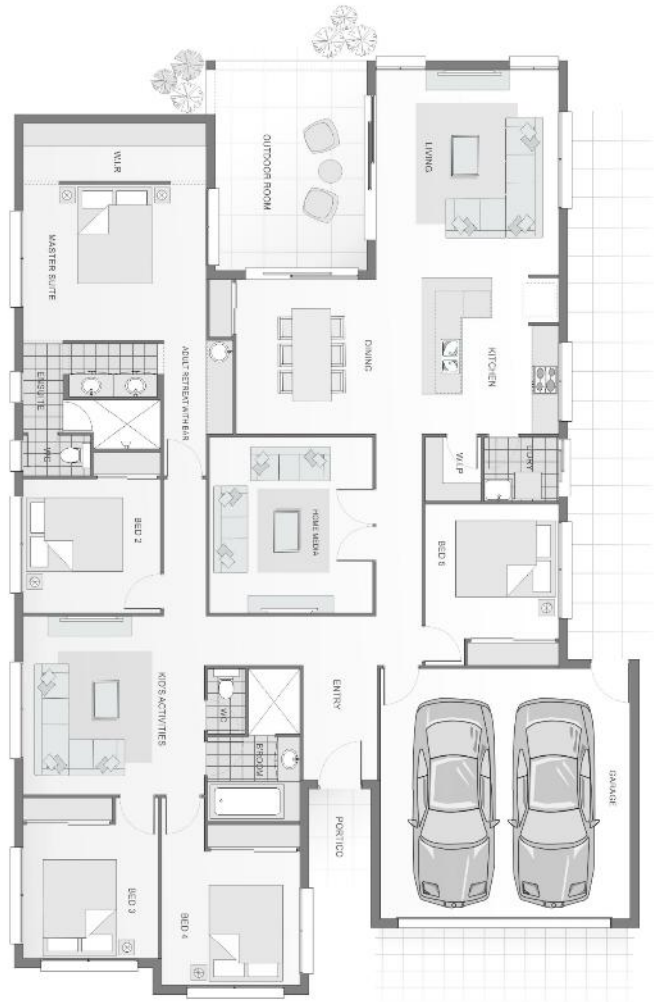

The Embassy

- The Embassy is a well zoned 5 bedroom design offering everything a growing family needs.
- Open plan living areas flow between kitchen, living, dining, and outdoor areas.
- Centrally located theatre room offers a private escape.
- The master bedroom is an ideal parents retreat with ensuite, wet bar, and elegant walk-around-closet.
- Ideal for children, three bedrooms grouped together around a bathroom and rumpus room with additional bedroom to the side perfect for guest room or older teenager.

All Ellis Developments homes feature:

- 2.7 ceilings
- 40mm stone breakfast bar bench tops
- Two types of termite protection
- Fujitsu Air Conditioning in every room
- Security Screens
- Roller Blinds
- Blanco kitchen appliances
- 3 step cornices in living
- Custom cabinets with soft close doors
- Full landscaping, digital irrigation, driveways, and fencing